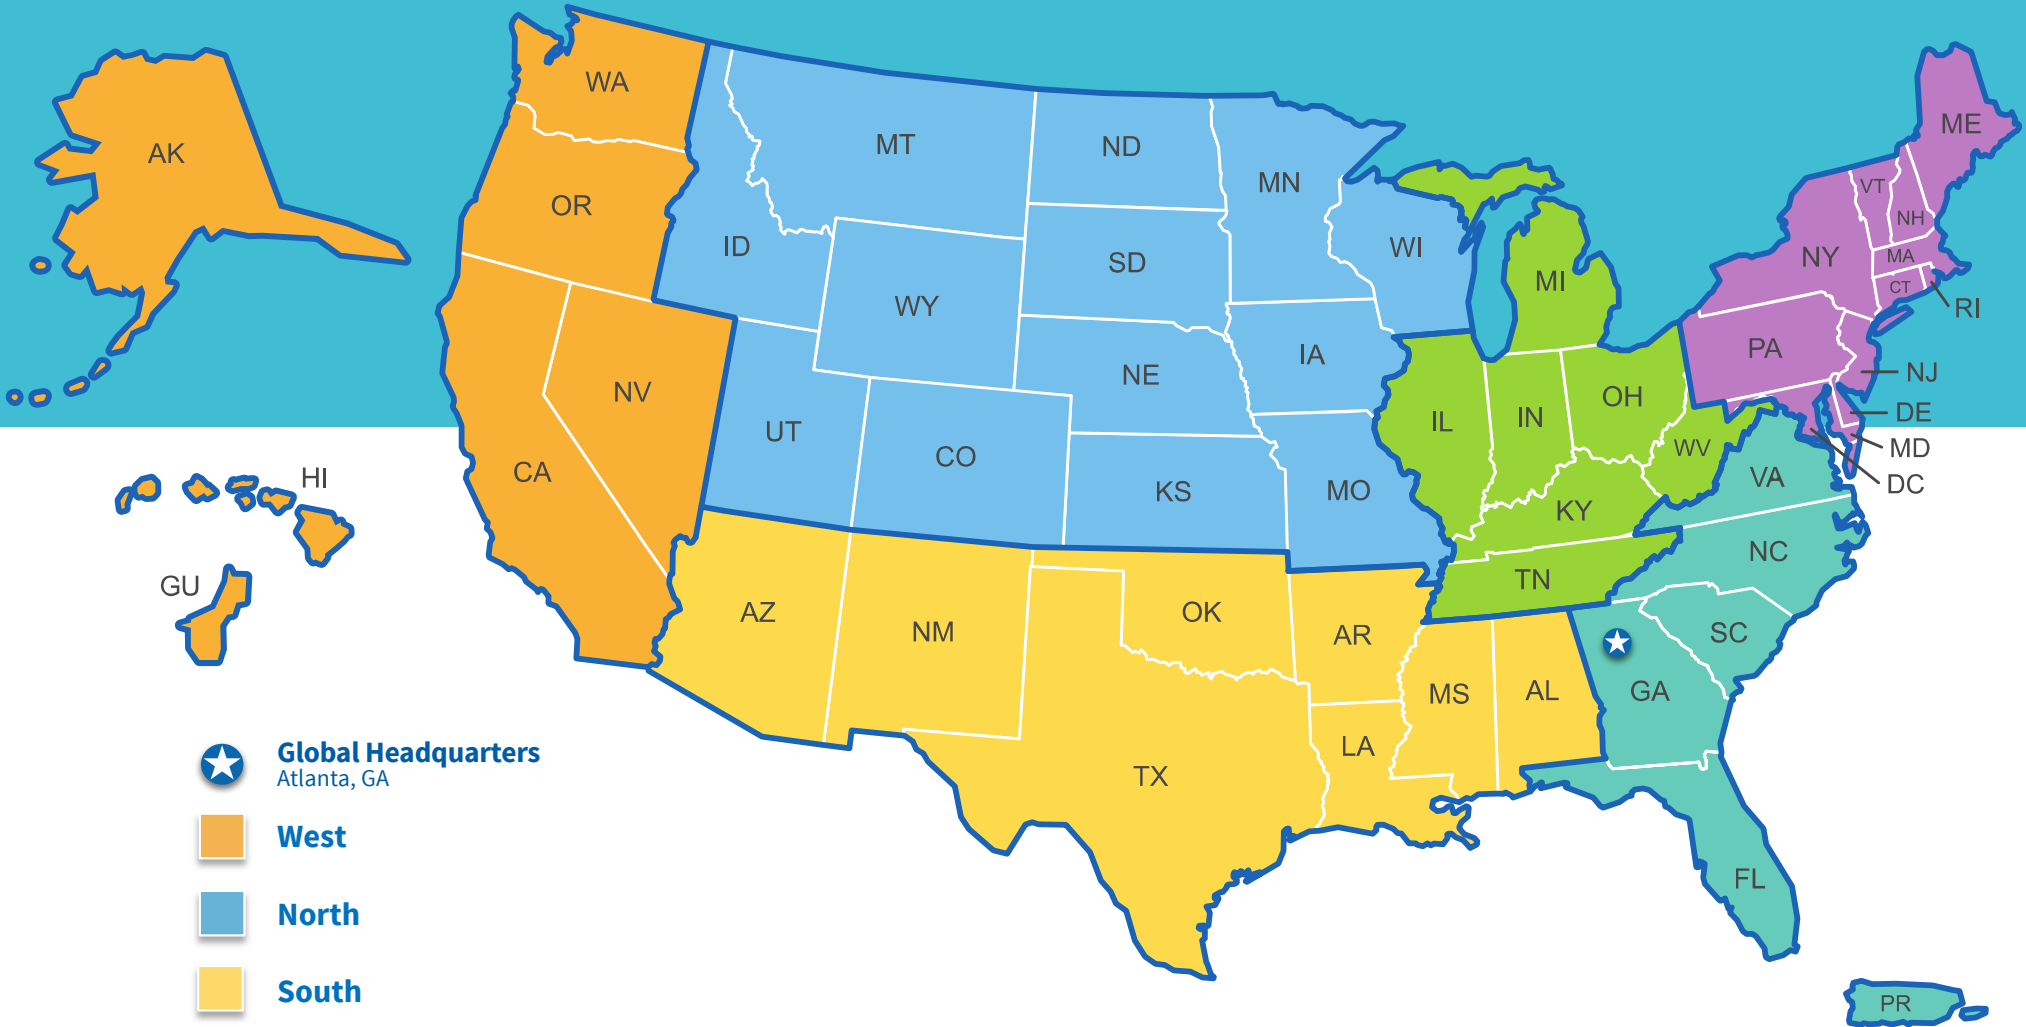

American Cancer Society Region Map

 **Global Headquarters**
Atlanta, GA

 **West**

 **North**

 **South**

 **North Central**

 **Northeast**

 **Southeast**